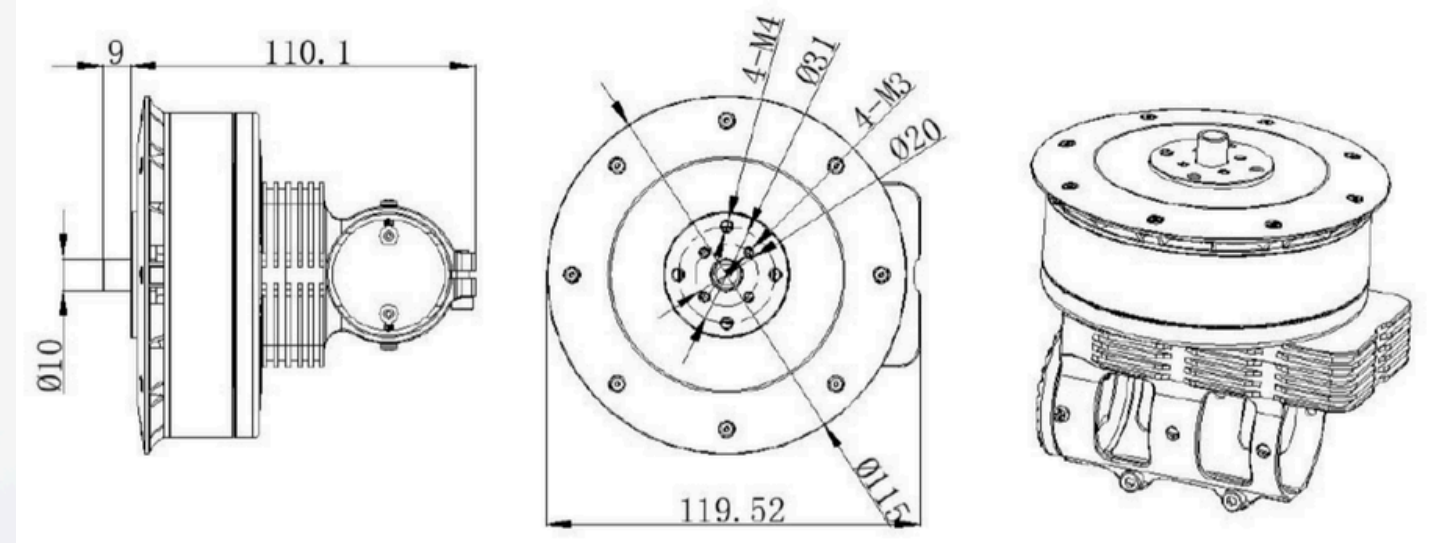

# EUM-XA9-S

Parameter	Value
Product	EUM-XA9-s
Max Thrust	23.8 kg
Rec. Takeoff Weight	7-11 kg
Rec. Efficiency	9.3-7.4 g/W
Lithium Compatible	14S (LiPo)
Operating Pulse Width	1080-1950 $\mu$ s
Max Power	5324 W
Continuous Power	800-1500 W
Rec. Props	Folding propeller 34x12.8 in
Weight (incl. cables and props)	1410 g
Tube Outer Diameter	40 mm