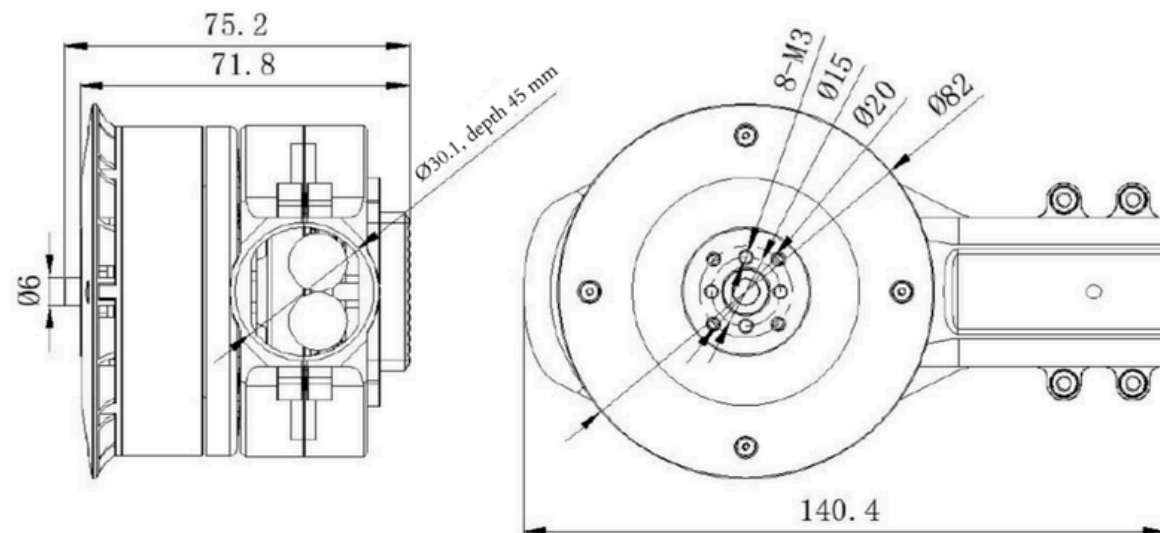

# EUM-XA6-S PRO

Parameter	Value
Product	EUM-XA6-s Pro
Max Thrust	12.1 kg
Rec. Takeoff Weight	3.5–5.5 kg
Rec. Efficiency	9.2–7.7 g/W
Lithium Compatible	14S (LiPo)
Operating Pulse Width	1080–1950 $\mu$ s
Max Power	2673 W
Continuous Power	490–800 W
Rec. Props	Folding propeller 24×9 in
Weight (incl. cables and props)	740 g
Tube Outer Diameter	30 mm