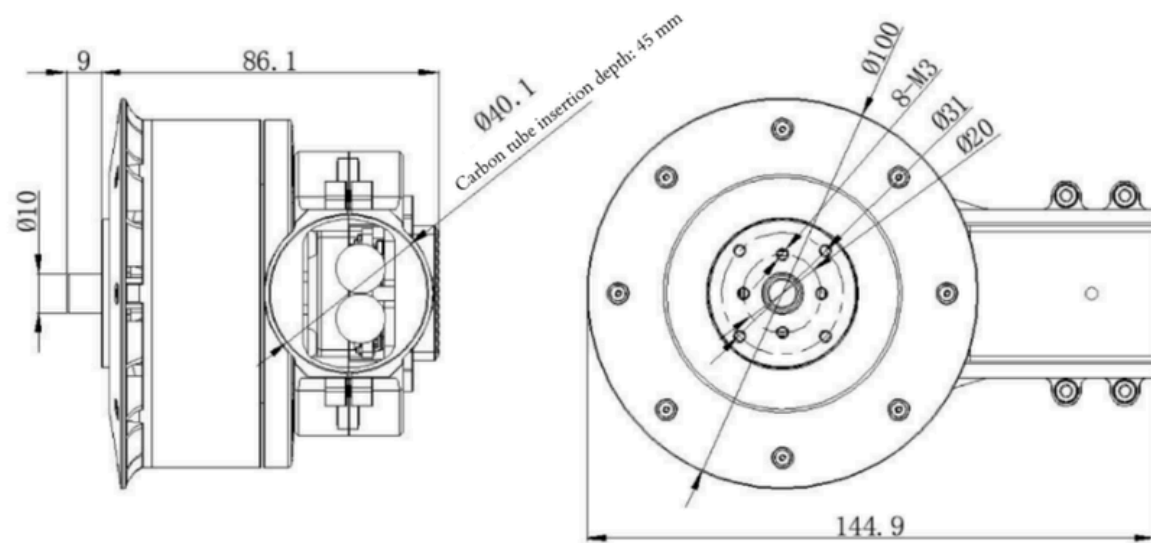

EUM-XA8-S PRO

Parameter	Value
Product	EUM-XA8-s Pro
Max Thrust	23.1 kg
Rec. Takeoff Weight	7-11 kg
Rec. Efficiency	9.2-7.3 g/W
Lithium Compatible	12S (LiPo)
Operating Pulse Width	1080-1950 μs
Max Power	5320 W
Continuous Power	870 - 1400 W
Rec. Props	Folding propeller 32x12 in
Weight (incl. cables and props)	1360 g
Tube Outer Diameter	40 mm

EUM-XA9-S

Parameter	Value
Product	EUM-XA9-s
Max Thrust	23.8 kg
Rec. Takeoff Weight	7-11 kg
Rec. Efficiency	9.3-7.4 g/W
Lithium Compatible	14S (LiPo)
Operating Pulse Width	1080-1950 μs
Max Power	5324 W
Continuous Power	800-1500 W
Rec. Props	Folding propeller 34x12.8 in
Weight (incl. cables and props)	1410 g
Tube Outer Diameter	40 mm