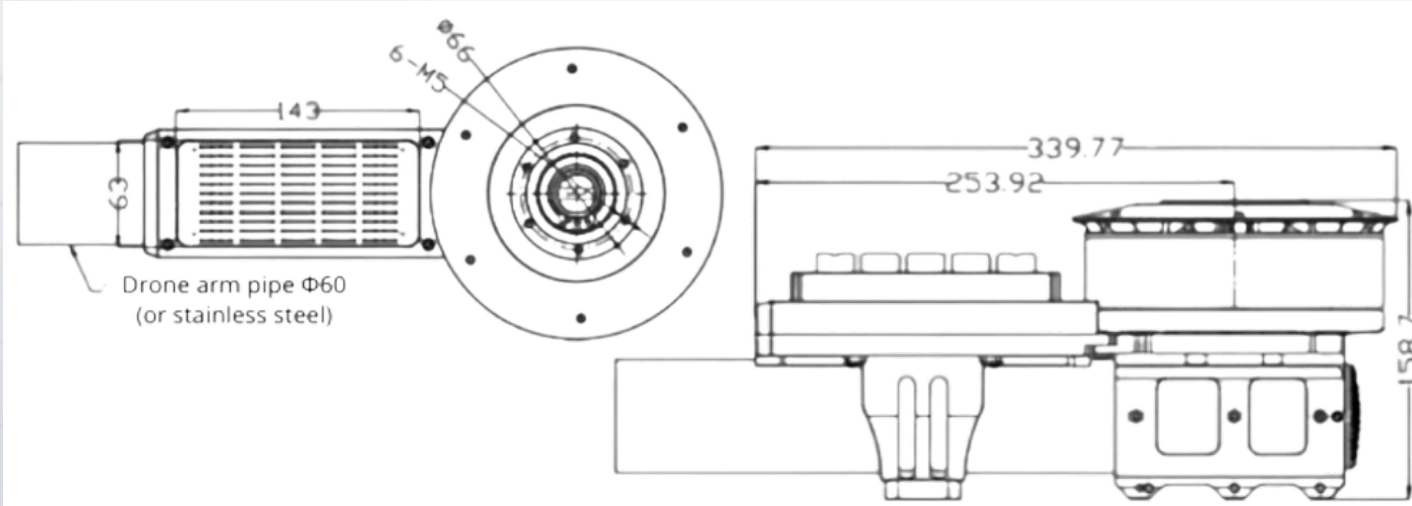

Parameter	Value
Product	EUM-XA15-s
Max Thrust	73 kg
Rec. Takeoff Weight	30-40 kg
Rec. Efficiency	7.9-9.5 g/W
Lithium Compatible	24S (LiPo)
Operating Pulse Width	1080-1950 μs
Max Power	15256 W
Continuous Power	3377 - 4900 W
Rec. Props	Folding propeller 63x24 in
Weight (incl. cables and props)	5765 g
Tube Outer Diameter	60 mm