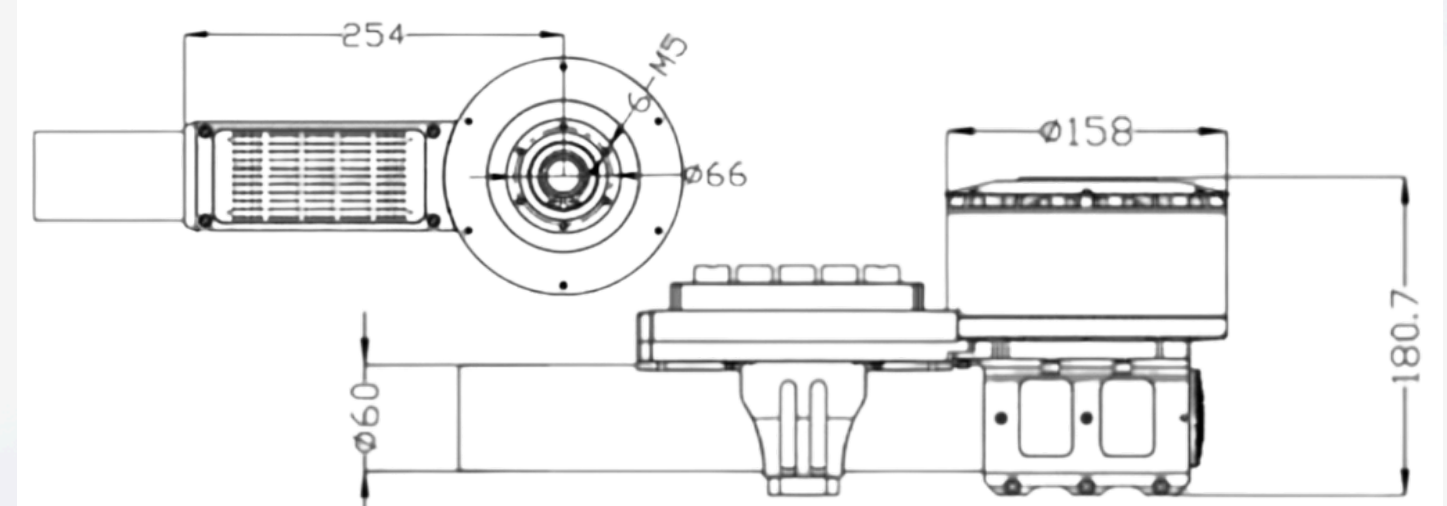

Parameter	Value
Product	EUM-Xa17-s
Max Thrust	115 kg
Rec. Takeoff Weight	50-61 kg
Rec. Efficiency	7.4-6.72 g/W
Lithium Compatible	24S (LiPo)
Operating Pulse Width	1080-1950 μs
Max Power	26055 W
Continuous Power	5900 - 9100 W
Rec. Props	Carbon fiber fixed-pitch propeller 64x20 in
Weight (incl. cables and props)	7256 g
Tube Outer Diameter	60 mm