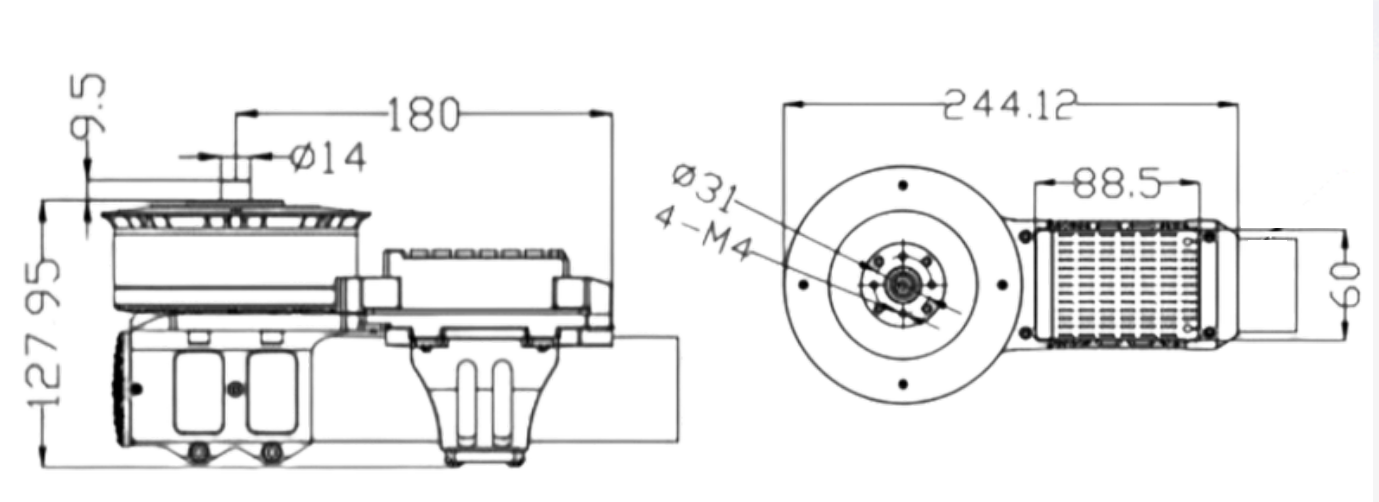

Parameter	Value
Product	EUM-XA11-s
Max Thrust	38 kg
Rec. Takeoff Weight	15-18 kg
Rec. Efficiency	8.5-7.8 g/W
Lithium Compatible	14S (LiPo)
Operating Pulse Width	1080-1950 μs
Max Power	8524 W
Continuous Power	1800-2700 W
Rec. Props	Folding propeller 43x13.5 in
Weight (incl. cables and props)	2435 g
Tube Outer Diameter	50 mm