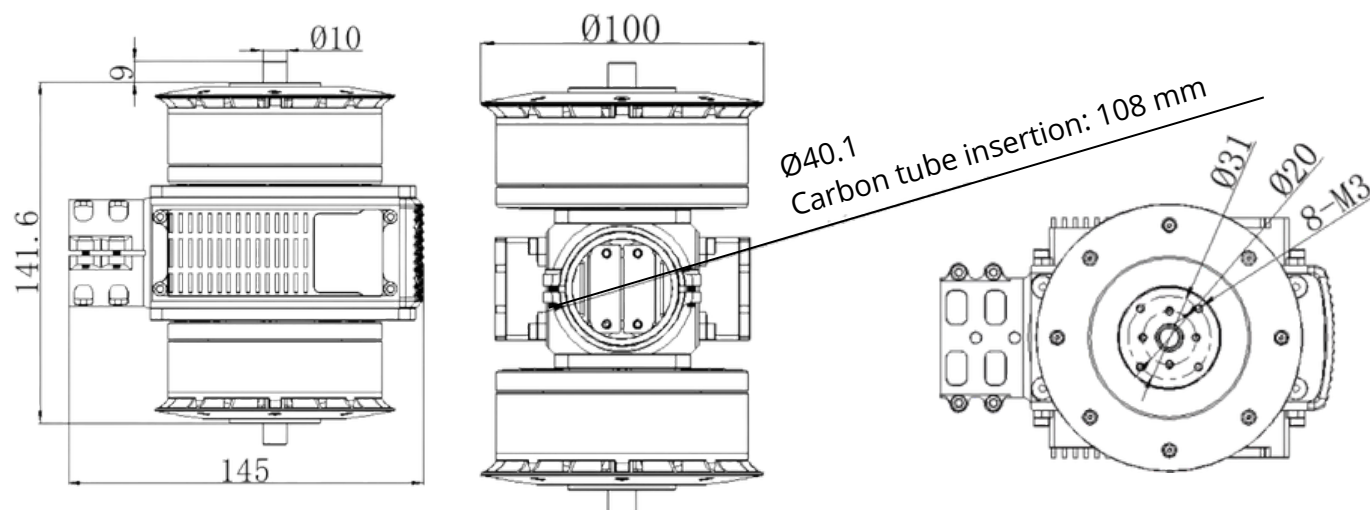

Parameter	Value
Product	EUM-XA8-s-CM
Max Thrust	27 kg
Rec. Takeoff Weight	8-12 kg
Rec. Efficiency	9.3-8.0g/w(12S)
Lithium Compatible	12S (LiPo)
Operating Pulse Width	1080-1950 μs
Max Power	5340 W
Continuous Power	1000 - 1900 W
Rec. Props	Folding propeller 30×11 in
Weight (incl. cables and props)	2526 g
Tube Outer Diameter	40 mm