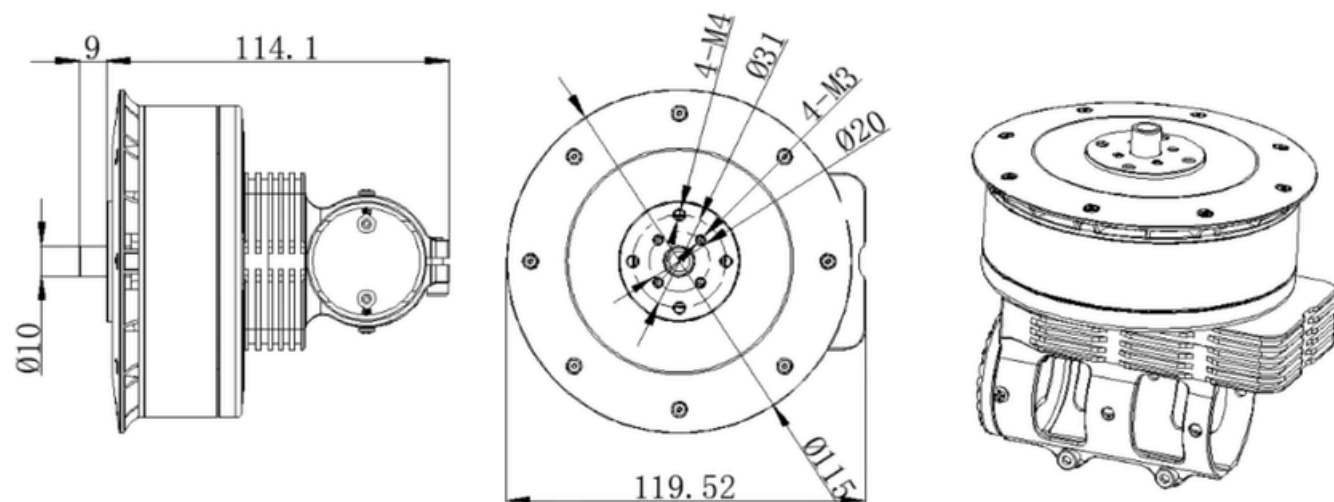

Parameter	Value
Product	EUM-XA9-s Pro
Max Thrust	28.2 kg
Rec. Takeoff Weight	11-13 kg
Rec. Efficiency	9.9-8.0 g/W
Lithium Compatible	14S (LiPo)
Operating Pulse Width	1080-1950 μs
Max Power	6246 W
Continuous Power	1120-1800 W
Rec. Props	Folding propeller 36x12 in
Weight (incl. cables and props)	1535 g
Tube Outer Diameter	40 mm