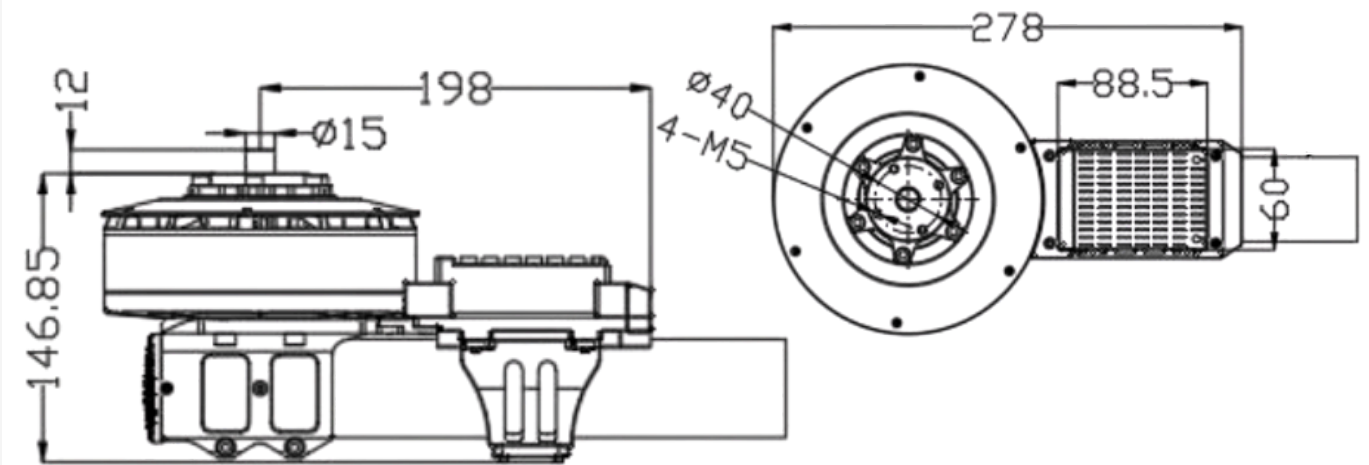

EUM-XA11-S PRO

Parameter	Value
Product	EUM-XA11-s Pro
Max Thrust	45 kg
Rec. Takeoff Weight	20-22 kg
Rec. Efficiency	7.8-7.6 g/W & 8.0-7.7 g/W
Lithium Compatible	14 / 18S (LiPo)
Operating Pulse Width	1080-1950 μs
Max Power	9350 W
Continuous Power	1850-2900 W
Rec. Props	Folding propeller 48x19 in
Weight (incl. cables and props)	2520 g
Tube Outer Diameter	50 mm

EUM-XA13-S

Parameter	Value
Product	EUM-XA13-s
Max Thrust	52 kg
Rec. Takeoff Weight	23-27 kg
Rec. Efficiency	9.6-8.5 g/W
Lithium Compatible	18S (LiPo)
Operating Pulse Width	1080-1950 μs
Max Power	9678 W
Continuous Power	2350-3200 W
Rec. Props	Folding propeller 55x19 in
Weight (incl. cables and props)	4188 g
Tube Outer Diameter	50 mm