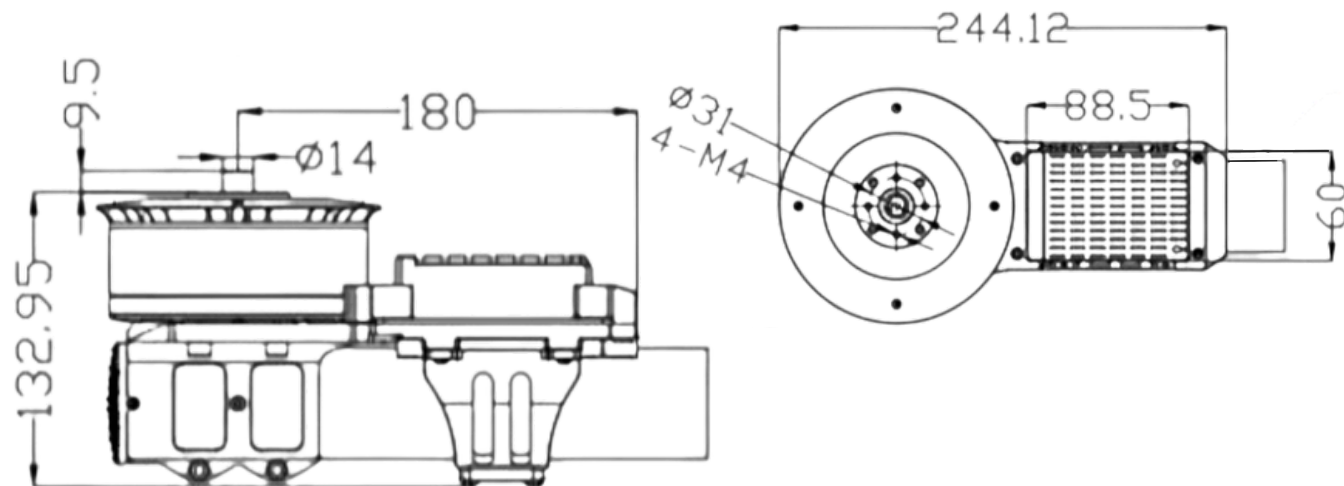

EUM-XA11-S PRO

Parameter	Value
Product	EUM-XA11-s Pro
Max Thrust	45 kg
Rec. Takeoff Weight	20-22 kg
Rec. Efficiency	7.8-7.6 g/W & 8.0-7.7 g/W
Lithium Compatible	14 / 18S (LiPo)
Operating Pulse Width	1080-1950 μs
Max Power	9350 W
Continuous Power	1850-2900 W
Rec. Props	Folding propeller 48x19 in
Weight (incl. cables and props)	2520 g
Tube Outer Diameter	50 mm

EUM-XA13-S

Parameter	Value
Product	EUM-XA13-s
Max Thrust	52 kg
Rec. Takeoff Weight	23-27 kg
Rec. Efficiency	9.6-8.5 g/W
Lithium Compatible	18S (LiPo)
Operating Pulse Width	1080-1950 μs
Max Power	9678 W
Continuous Power	2350-3200 W
Rec. Props	Folding propeller 55x19 in
Weight (incl. cables and props)	4188 g
Tube Outer Diameter	50 mm