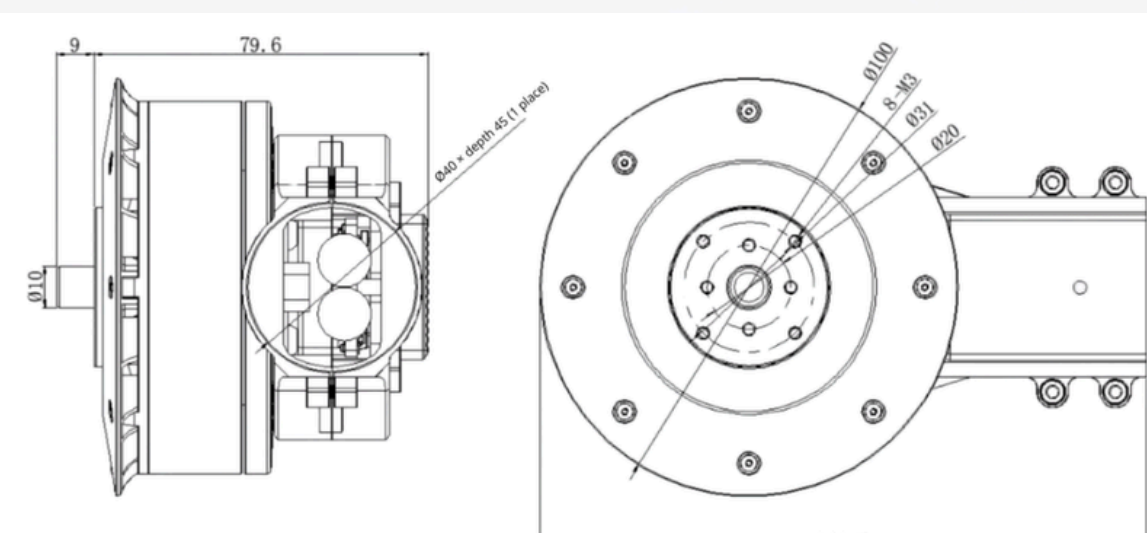

Parameter	Value
Product	EUM-XA8-s
Max Thrust	15 kg
Rec. Takeoff Weight	5–7 kg
Rec. Efficiency	9.7-8.3g/w(12S) & 9.6-8.4g/w(14S)
Lithium Compatible	12 / 14S (LiPo)
Operating Pulse Width	1080-1950μs
Max Power	2670 W
Continuous Power	500–850 W
Rec. Props	Folding propeller 30×11 in
Weight (incl. cables and props)	1183 g
Tube Outer Diameter	40 mm